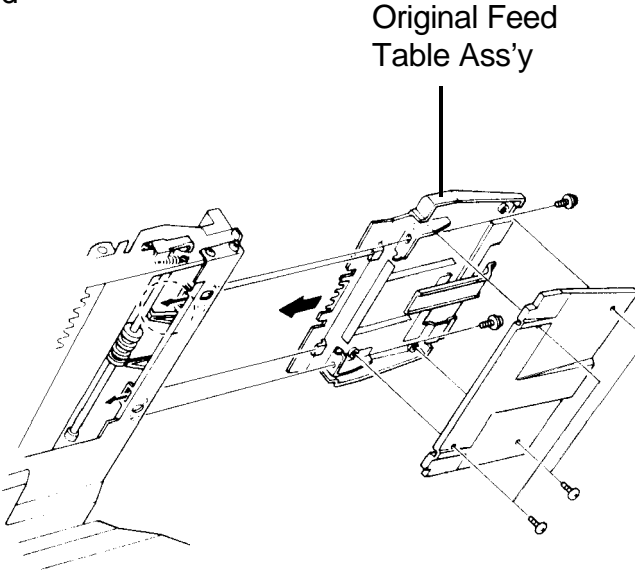

Model	ADF for F90/F24/F85/F12/F23/F13/F25	Volt/Hz	Date of Modification	Serial Number
Modified Article	Original Feed Table Ass'y			
Reason for Modification	As per field request			

As per field request, the original feed table ass'y has been registered as a spare part. Please add the following parts to your parts catalog.

Page	Index	P/N	Description
3	* 60	A4192081	Original Feed Table Ass'y - A4 (NSA)
3	* 60	A4192084	Original Feed Table Ass'y - LT (NSA)
3	* 60	A4192082	Original Feed Table Ass'y (Infotec ADF 20/26/32/40)
3	* 60	A4192028	Original Feed Table Ass'y (Infotec ADF 9125)
3	* 60	A4192083	Original Feed Table Ass'y (SVN)
3	* 60	A4192077	Original Feed Table Ass'y - A4 (Ricoh)
3	* 60	A4192076	Original Feed Table Ass'y - LT (Ricoh)

* New Index

T. Ito, Manager
Copier Technical Support